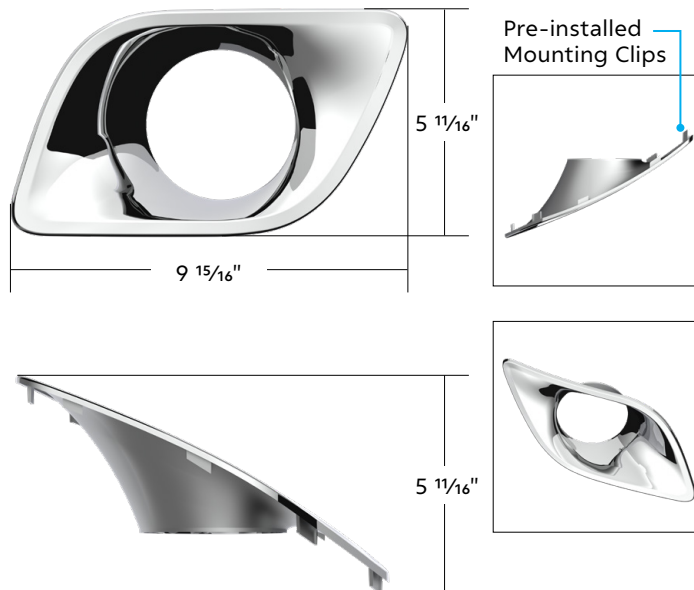

Chrome Plastic Fog Light Bezel

2013-2021 Kenworth T680

- Beautiful chrome plated injection molded plastic
- Designed for OE fit
- Mounting clips pre-installed for easy installation

41545	Driver	1 Pc. / Card
41546	Passenger	1 Pc. / Card