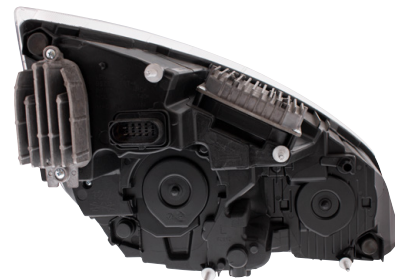

T 800.790.6988 | F 888.986.5988 | truck.upauto.com