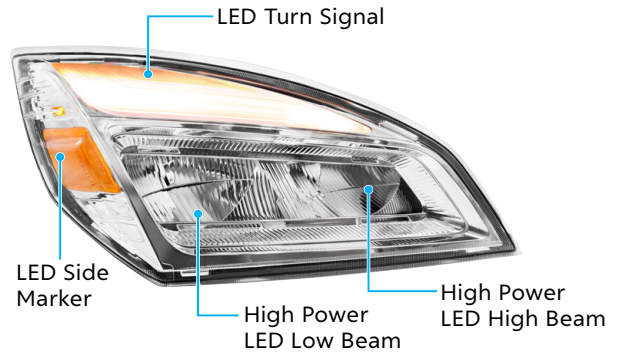

T 800.790.6988 | F 888.986.5988 | truck.upauto.com