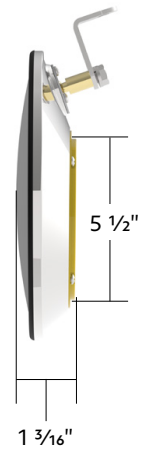

High Power Chrome LED Headlight

2018-2023 Freightliner Cascadia

- Quality injection molded polycarbonate lens
- Easy installation, simply plugs into existing factory LED equipped wiring harness connector
- Not for use with trucks originally equipped with halogen headlights
- Low beam: 1400 lumens, 12V DC input
- High beam: 2650 lumens, 12V DC input
- DOT/SAE, FMVSS 108

DOT & SAE

3 LED 2" Round Low Profile Light (Clearance/Marker) - Bulk

- 2" Low profile flat LED clearance/marker light with 3 LEDs
- Polycarbonate lens sonically sealed to housing to prevent moisture intrusion
- Recommended plug: item # 34210

30508-1 Glass Cab Light Conversion Kit - Twist In 1 Pc. / Kit

BACK IN STOCK

**100 Count 2-Prong Male Bullet Plugs
16G Wire Harness Roll - 100' W/12" Lead
Between Plugs**

- Waterproof over-molded plug housing
- Quality insulated 16 gauge wire
- Total 100' in length with 100 plugs spaced with 12" lead

34241 Wire Harness Roll 1 Pc. / Roll

**8-1/2" 430 Stainless Steel Convex Mirror
With LED - Driver**

- 430 stainless steel for durability and shine
- Quality convex mirror glass for wide angle vision
- Large amber LED turn signal light mounted on housing
- LED directional arrow for safety and visibility when changing lanes (wiring required)
- Included with attached 7' long wiring lead
- Easy to install with included stainless steel mounting bracket and pivoting arm
- Driver side application only, passenger side is UP item #86504