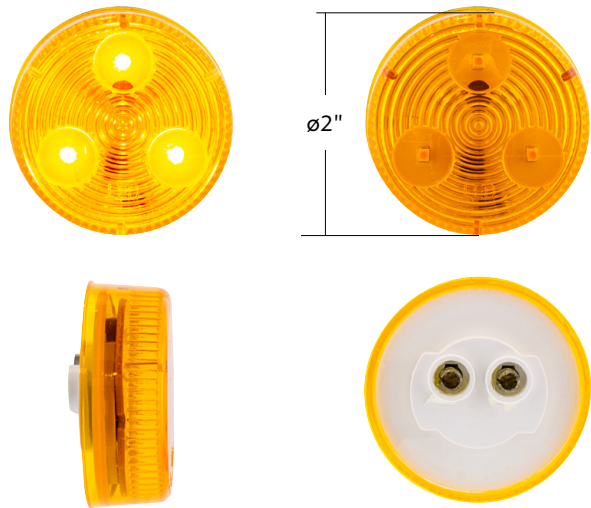

3 LEDs

EASY PLUG-IN

DOT & SAE

3 LED 2" Round Low Profile Light (Clearance/Marker) - Bulk

- 2" Low profile flat LED clearance/marker light with 3 LEDs
- Polycarbonate lens sonically sealed to housing to prevent moisture intrusion
- Recommended plug: item # 34210

36107B Amber LED/Amber Lens 1 Pc. / Each