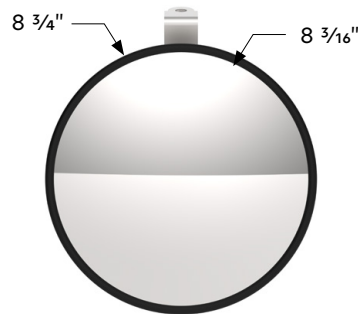

30508-1 Glass Cab Light Conversion Kit - Twist In 1 Pc. / Kit

BACK IN STOCK

**100 Count 2-Prong Male Bullet Plugs
16G Wire Harness Roll - 100' W/12" Lead
Between Plugs**

- Waterproof over-molded plug housing
- Quality insulated 16 gauge wire
- Total 100' in length with 100 plugs spaced with 12" lead

34241 Wire Harness Roll 1 Pc. / Roll

**8-1/2" 430 Stainless Steel Convex Mirror
With LED - Driver**

- 430 stainless steel for durability and shine
- Quality convex mirror glass for wide angle vision
- Large amber LED turn signal light mounted on housing
- LED directional arrow for safety and visibility when changing lanes (wiring required)
- Included with attached 7' long wiring lead
- Easy to install with included stainless steel mounting bracket and pivoting arm
- Driver side application only, passenger side is UP item #86504