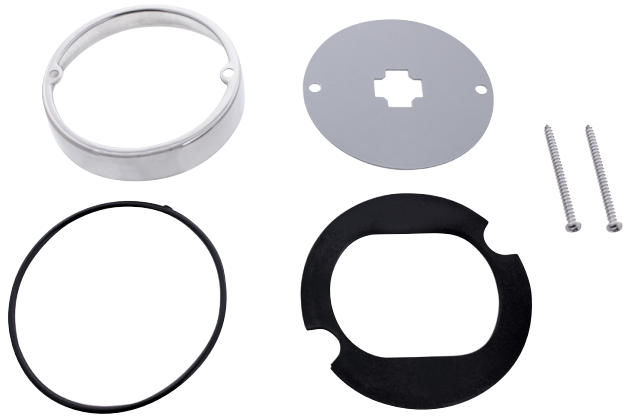

NEW & IMPROVED!

Glass Cab Light Conversion Kit - Twist In

- Change out plastic lens to glass lens with United Pacific's conversion kit
- Twist in base for use with existing twist in bulb
- For Grakon 1000 cab light
- Conversion kit only. Includes base, bezel, foam gasket, rubber o-ring, and 2 screws
- Bulb and bulb socket not included

30508-1 Glass Cab Light Conversion Kit - Twist In 1 Pc. / Kit